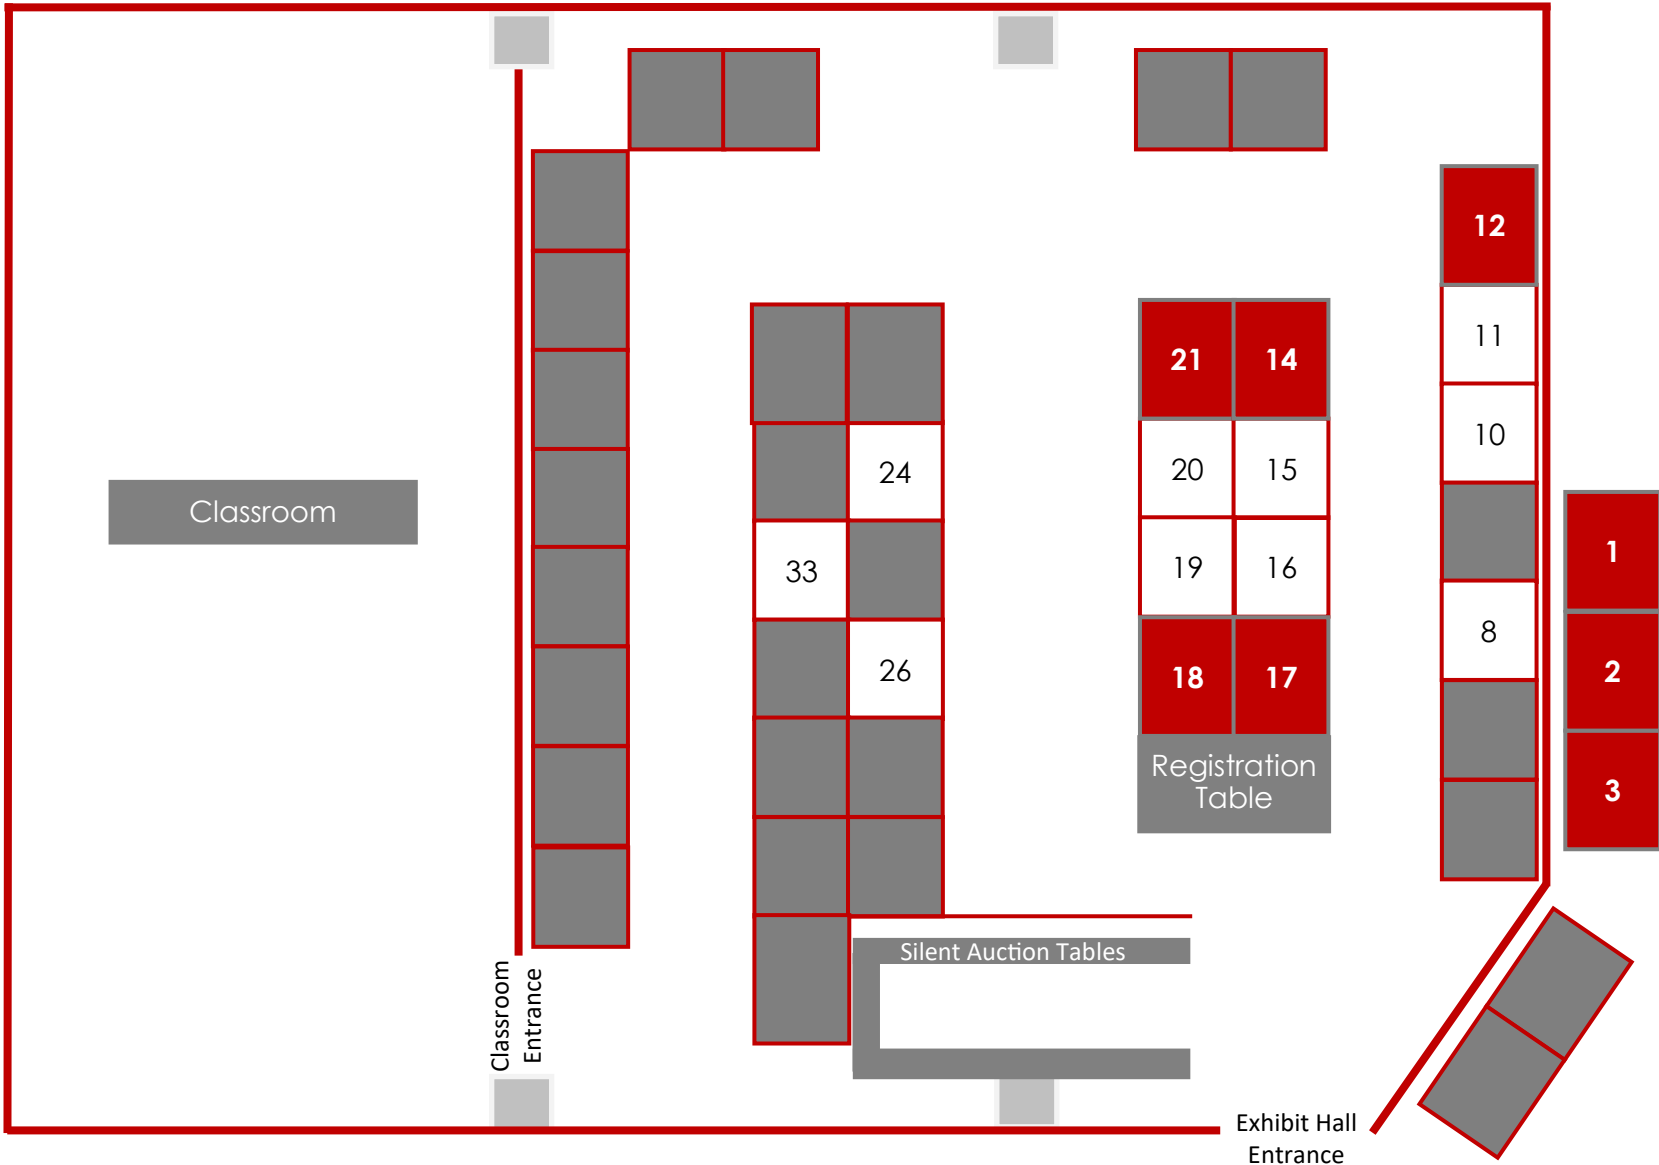

2020 MCPA Summer Expo Floor Plan

Premier Booths shown in Red. Sold booths are gray.